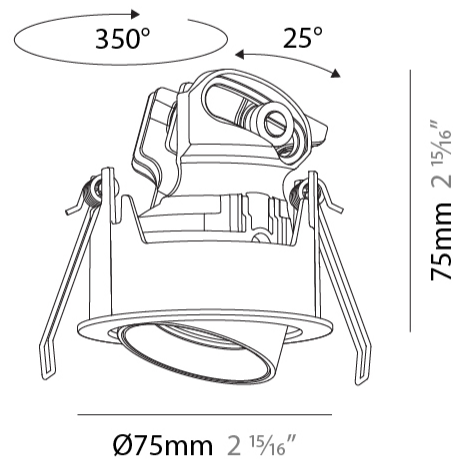

GENERAL

Series: Invader Compact
 Subseries: Invader Compact Adjustable
 Brand: Prolicht
 Division: Architectural
 Mounting Type: Recessed
 Mounting Location: Ceiling
 Subcategory: Downlight

PHYSICAL

Shape: Round
 Diameter (mm): 75
 Diameter (in): 2 15/16
 Height (mm): 75
 Height (in): 2 15/16
 Ceiling Thickness (mm): 1 - 25
 Ceiling Thickness (in): 1/16 - 1
 Min. Recessing Depth (mm): 85
 Min. Recessing Depth (in): 3 3/8
 Light Distribution: Downlight
 Fixture Finish: [SSR / BKV / CWI / CRY / HAB / UFT / ITA / RUA / FTG / MYG / LOD / PUS / FRO / FUP / KIA / POP / BLS / SPG / MEY / GOH / GUM / CHC / COM / ABZ / JAG / OBR / MOS / ROR](#)
 Fixture Material: Aluminum
 Cut-out Measurements: D. 68mm / 2 11/16"
 Upon Request: Unique Sizes Unique Ceiling Thickness

OPTICAL

Reflector: [22 / 38 / 48](#)
 Adjustability: Rotational 350° / Tilt 25°
 Upon Request: Special Beam Angles

RATINGS AND CERTIFICATIONS

Certified By: Certified for North American Standards
 IP rating: IP40